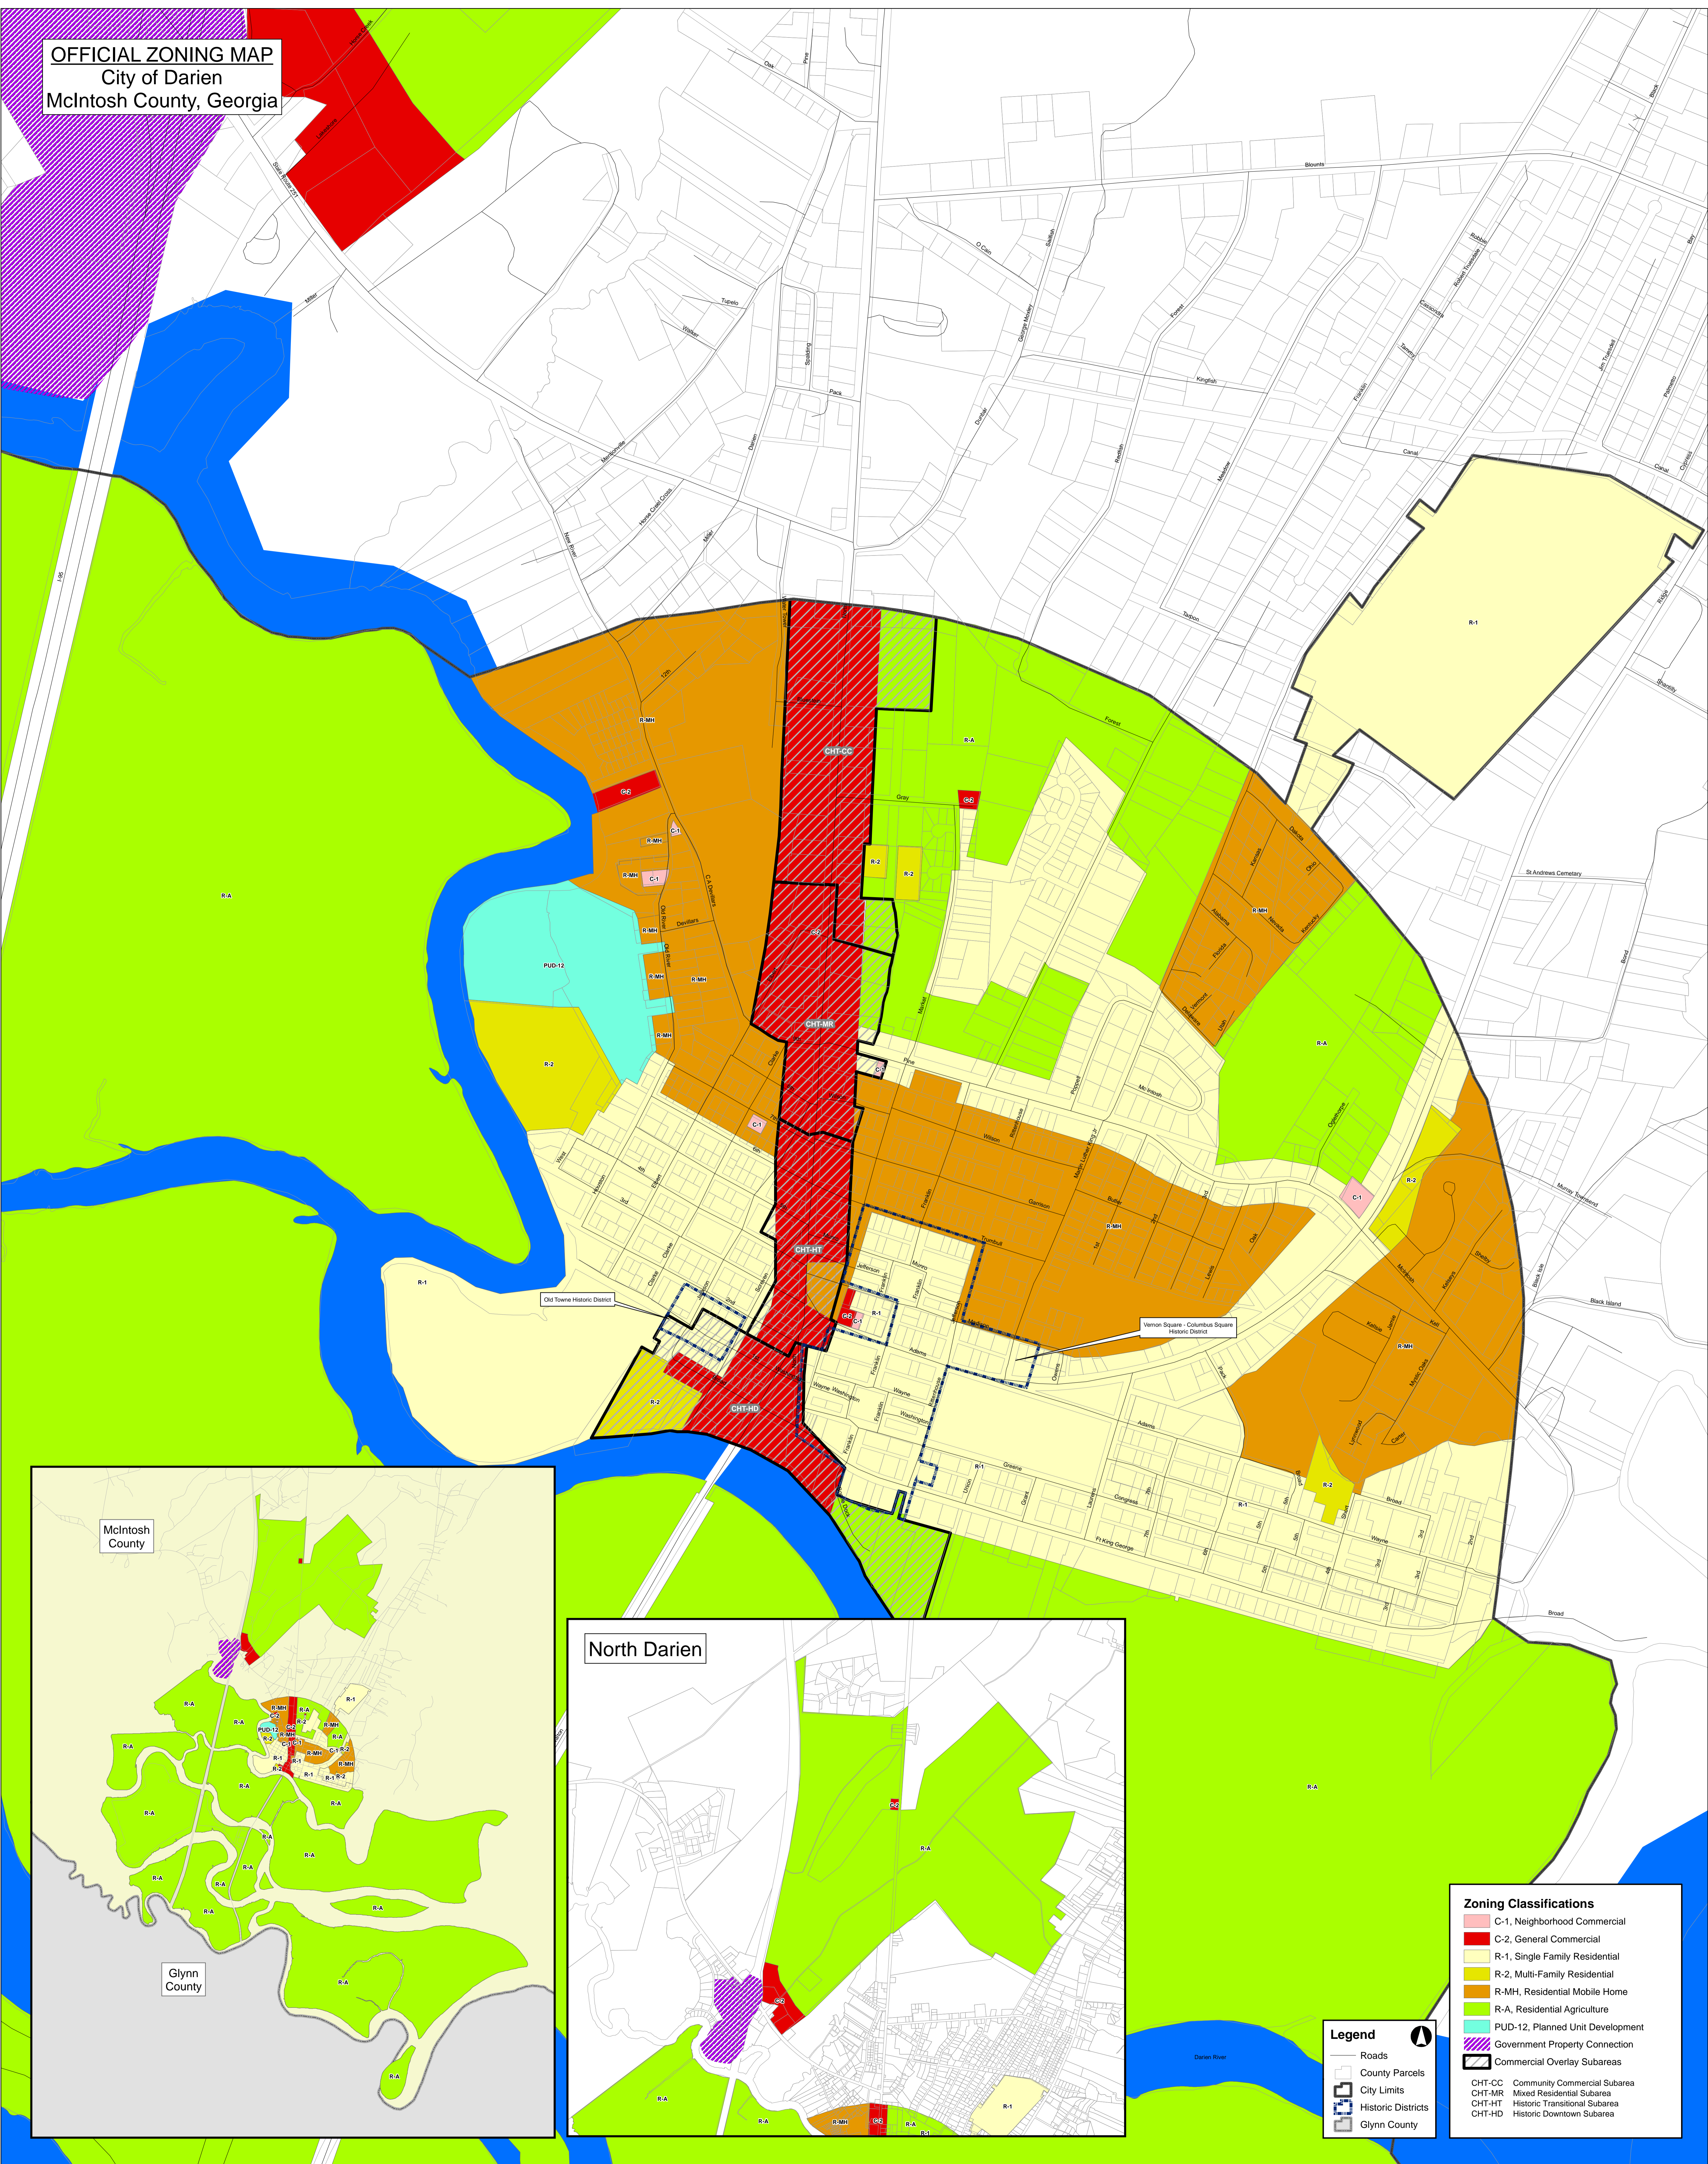

OFFICIAL ZONING MAP
 City of Darien
 McIntosh County, Georgia

Zoning Classifications

	C-1, Neighborhood Commercial
	C-2, General Commercial
	R-1, Single Family Residential
	R-2, Multi-Family Residential
	R-MH, Residential Mobile Home
	R-A, Residential Agriculture
	PUD-12, Planned Unit Development
	Government Property Connection
	Commercial Overlay Subareas
	CHT-CC Community Commercial Subarea
	CHT-MR Mixed Residential Subarea
	CHT-HT Historic Transitional Subarea
	CHT-HD Historic Downtown Subarea

Legend

	Roads
	County Parcels
	City Limits
	Historic Districts
	Glynn County