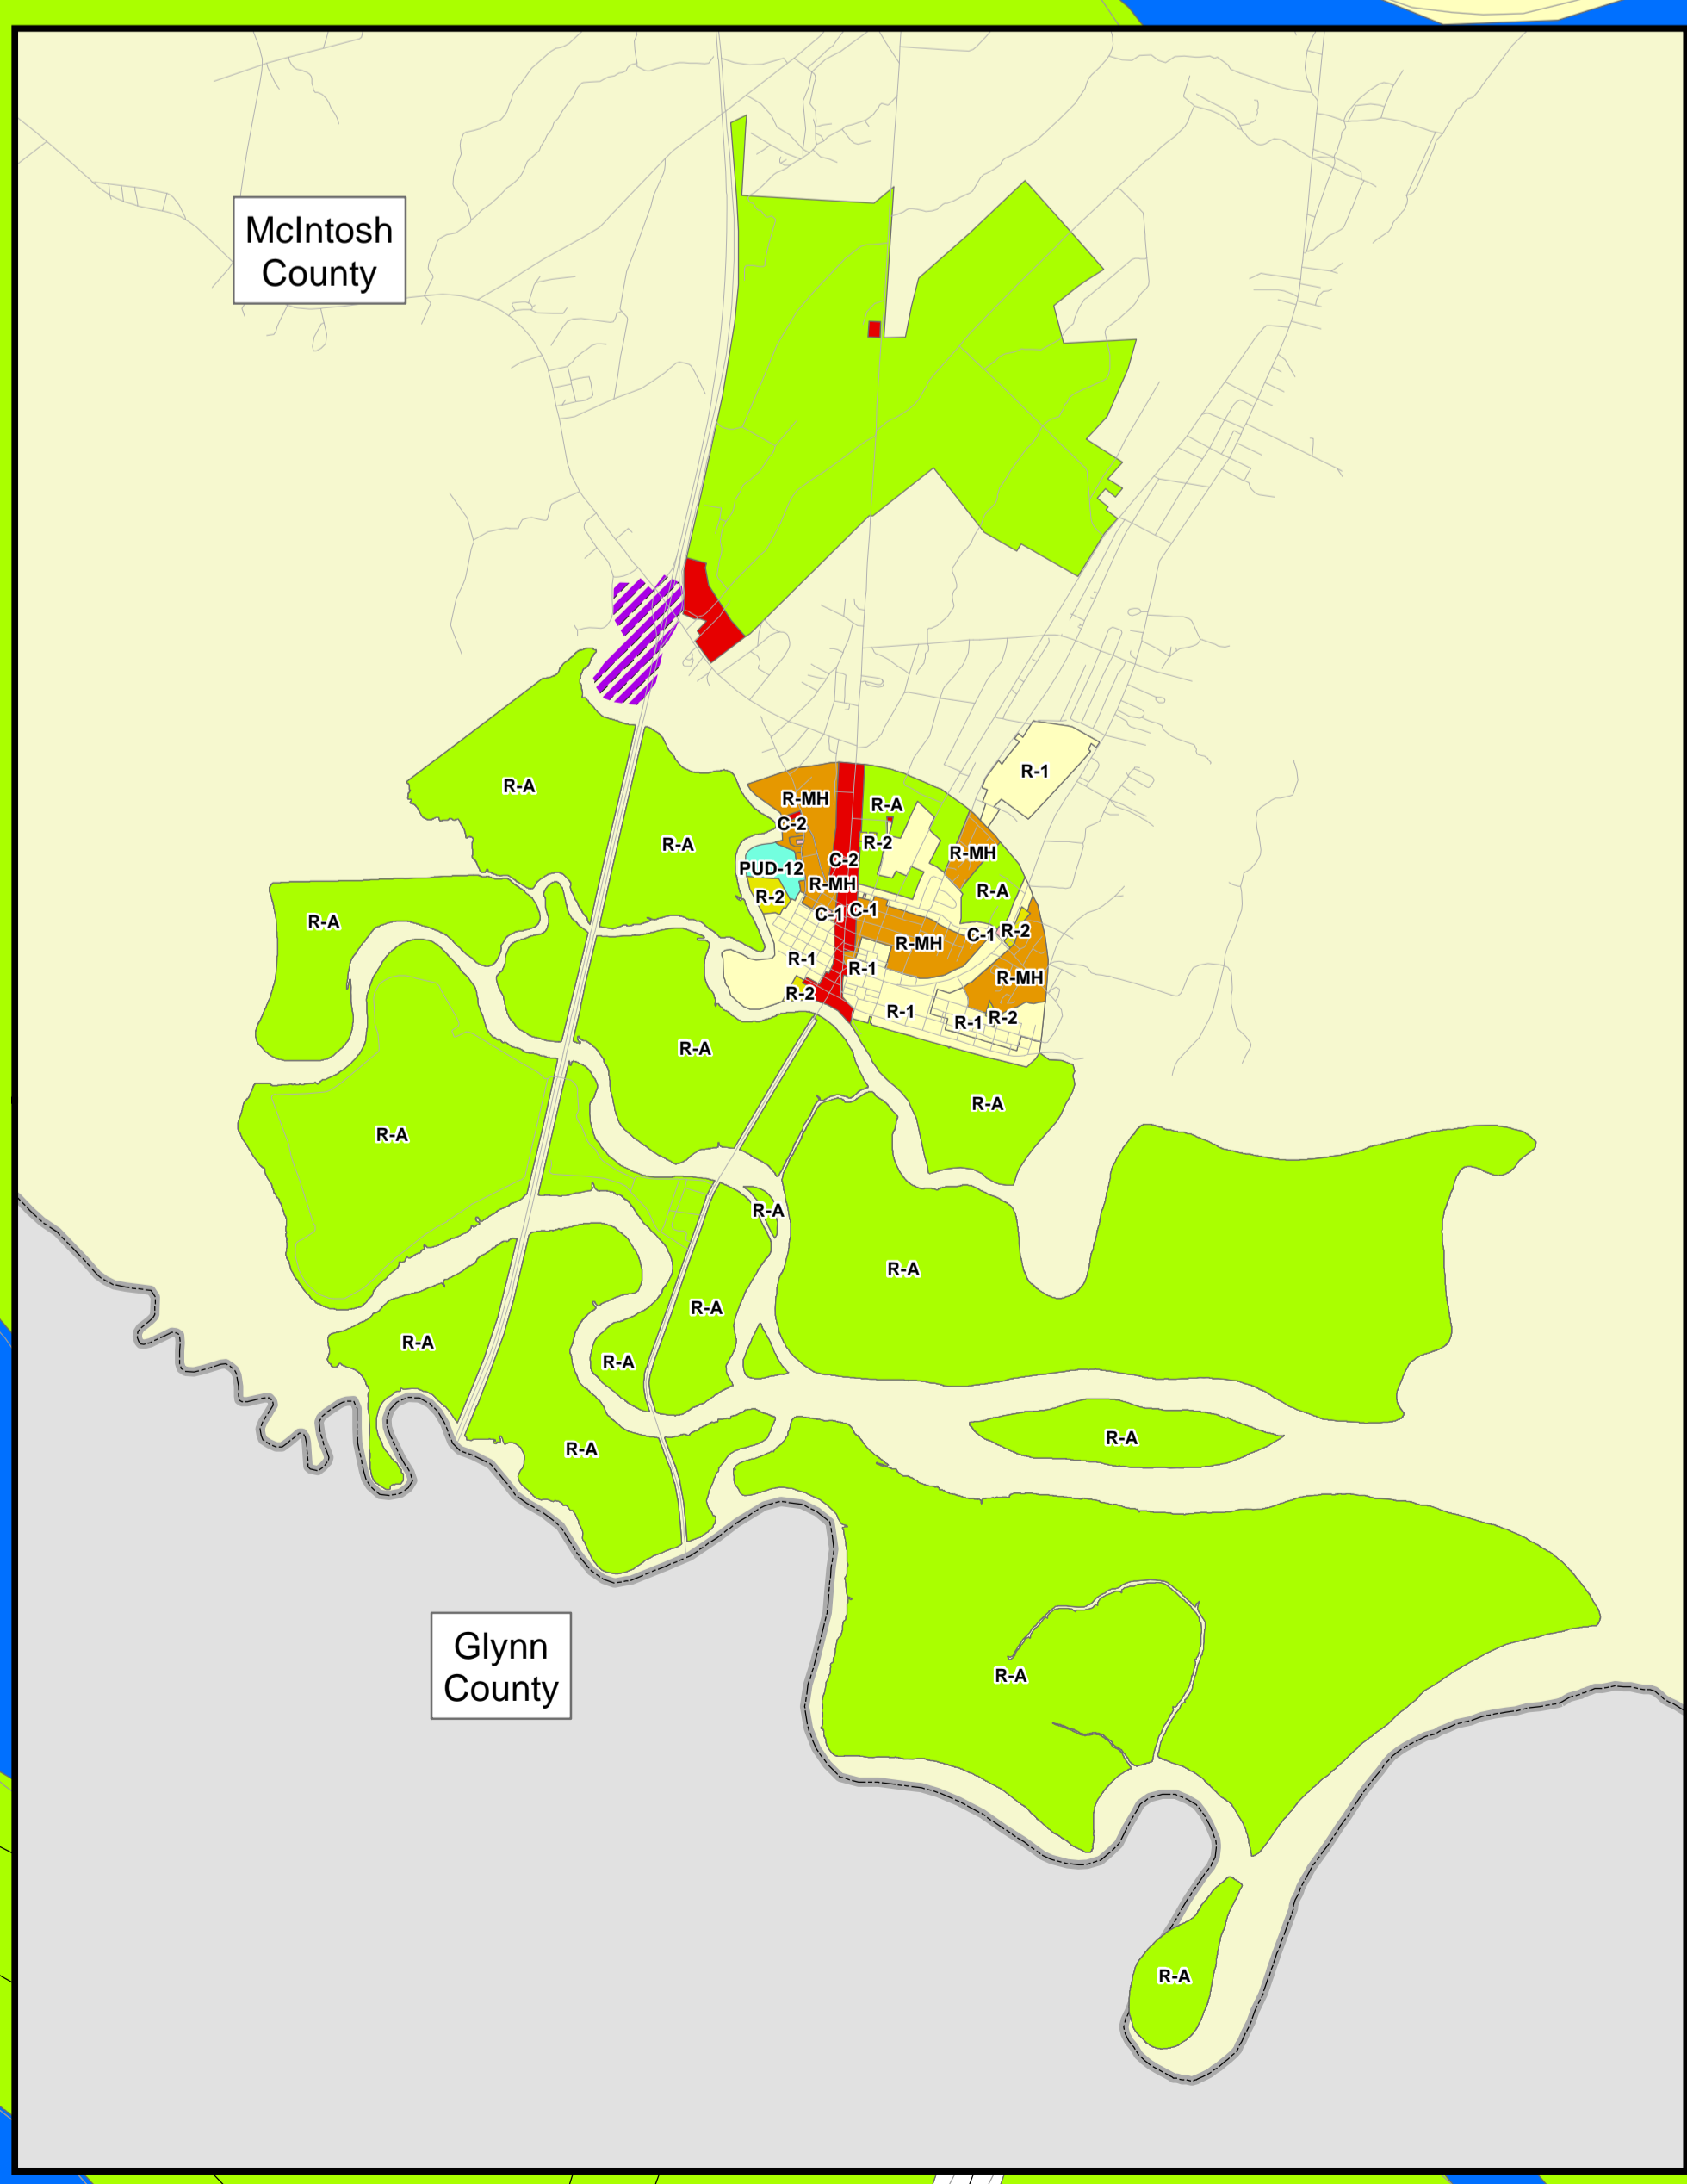

OFFICIAL ZONING MAP
 City of Darien
 McIntosh County, Georgia

Zoning Classifications

	C-1, Neighborhood Commercial
	C-2, General Commercial
	R-1, Single Family Residential
	R-2, Multi-Family Residential
	R-MH, Residential Mobile Home
	R-A, Residential Agriculture
	PUD-12, Planned Unit Development
	Government Property Connection
	Commercial Overlay Subareas
	CHT-CC Community Commercial Subarea
	CHT-MR Mixed Residential Subarea
	CHT-HT Historic Transitional Subarea
	CHT-HD Historic Downtown Subarea

Legend

	Roads
	County Parcels
	City Limits
	Historic Districts
	Glynn County