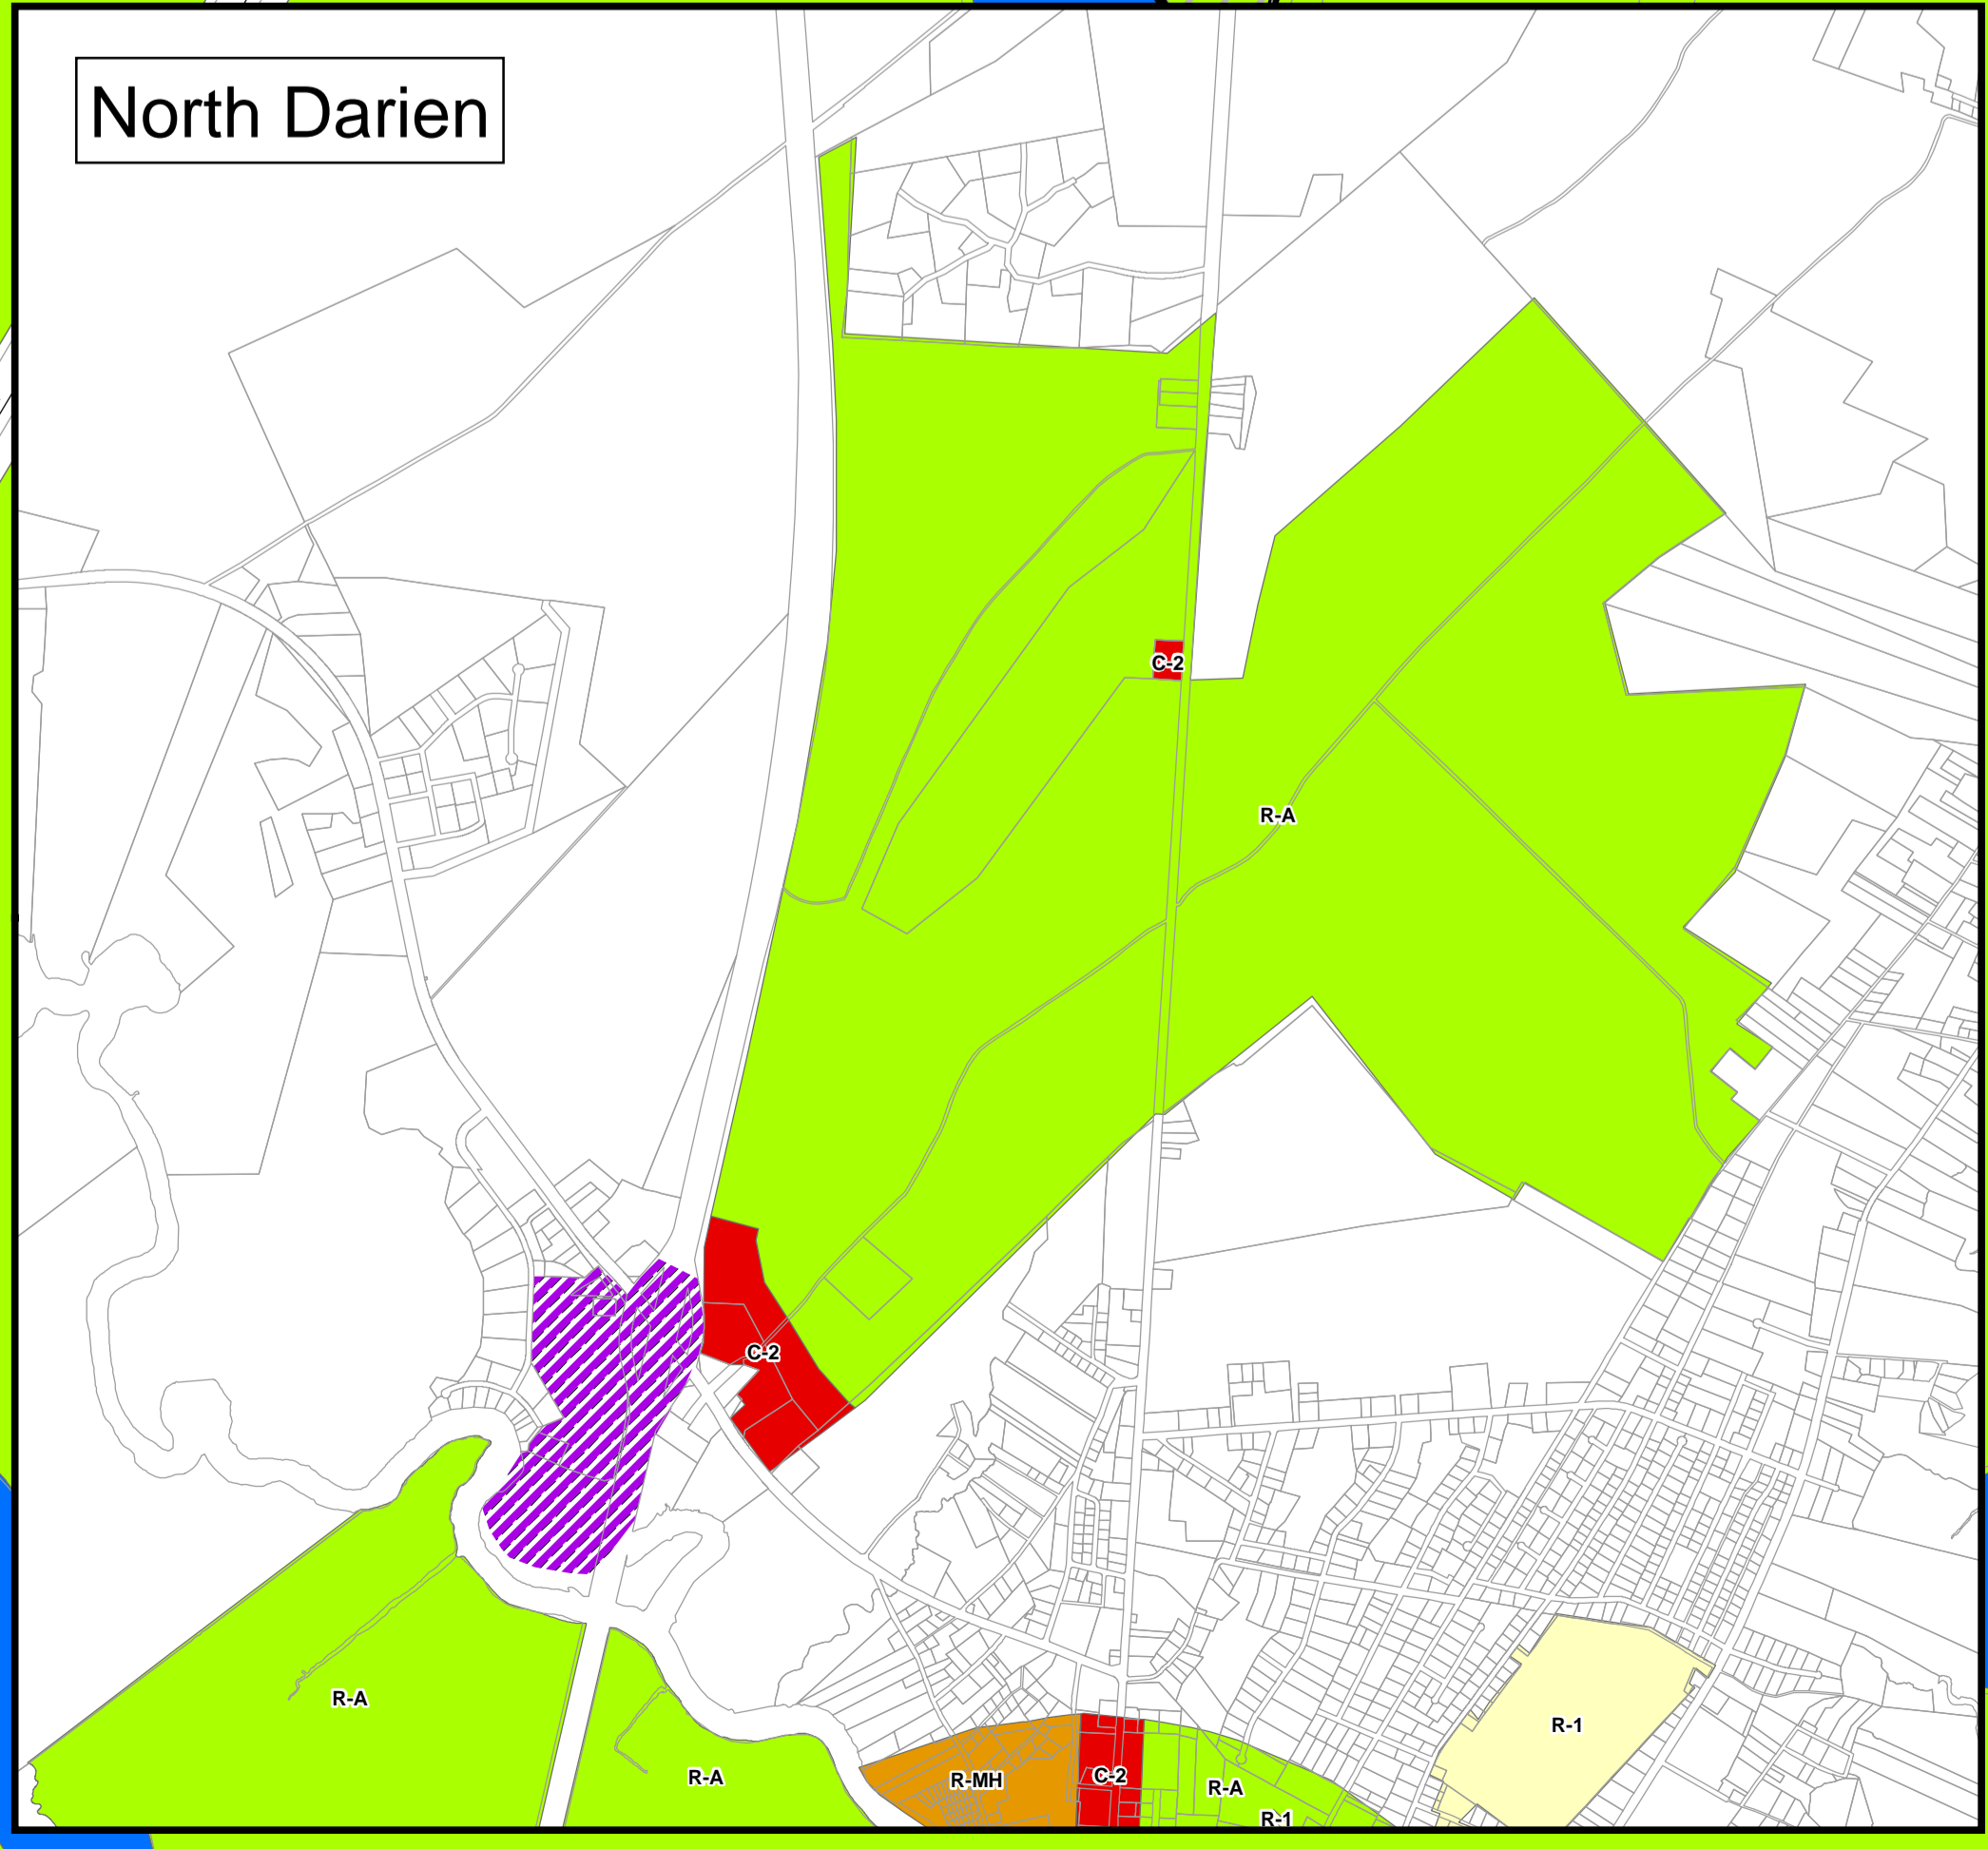

OFFICIAL ZONING MAP
 City of Darien
 McIntosh County, Georgia

Zoning Classifications

	C-1, Neighborhood Commercial
	C-2, General Commercial
	R-1, Single Family Residential
	R-2, Multi-Family Residential
	R-MH, Residential Mobile Home
	R-A, Residential Agriculture
	PUD-12, Planned Unit Development
	Government Property Connection
	Commercial Overlay Subareas
	CHT-CC Community Commercial Subarea
	CHT-MR Mixed Residential Subarea
	CHT-HT Historic Transitional Subarea
	CHT-HD Historic Downtown Subarea

Legend

	Roads
	County Parcels
	City Limits
	Historic Districts
	Glynn County